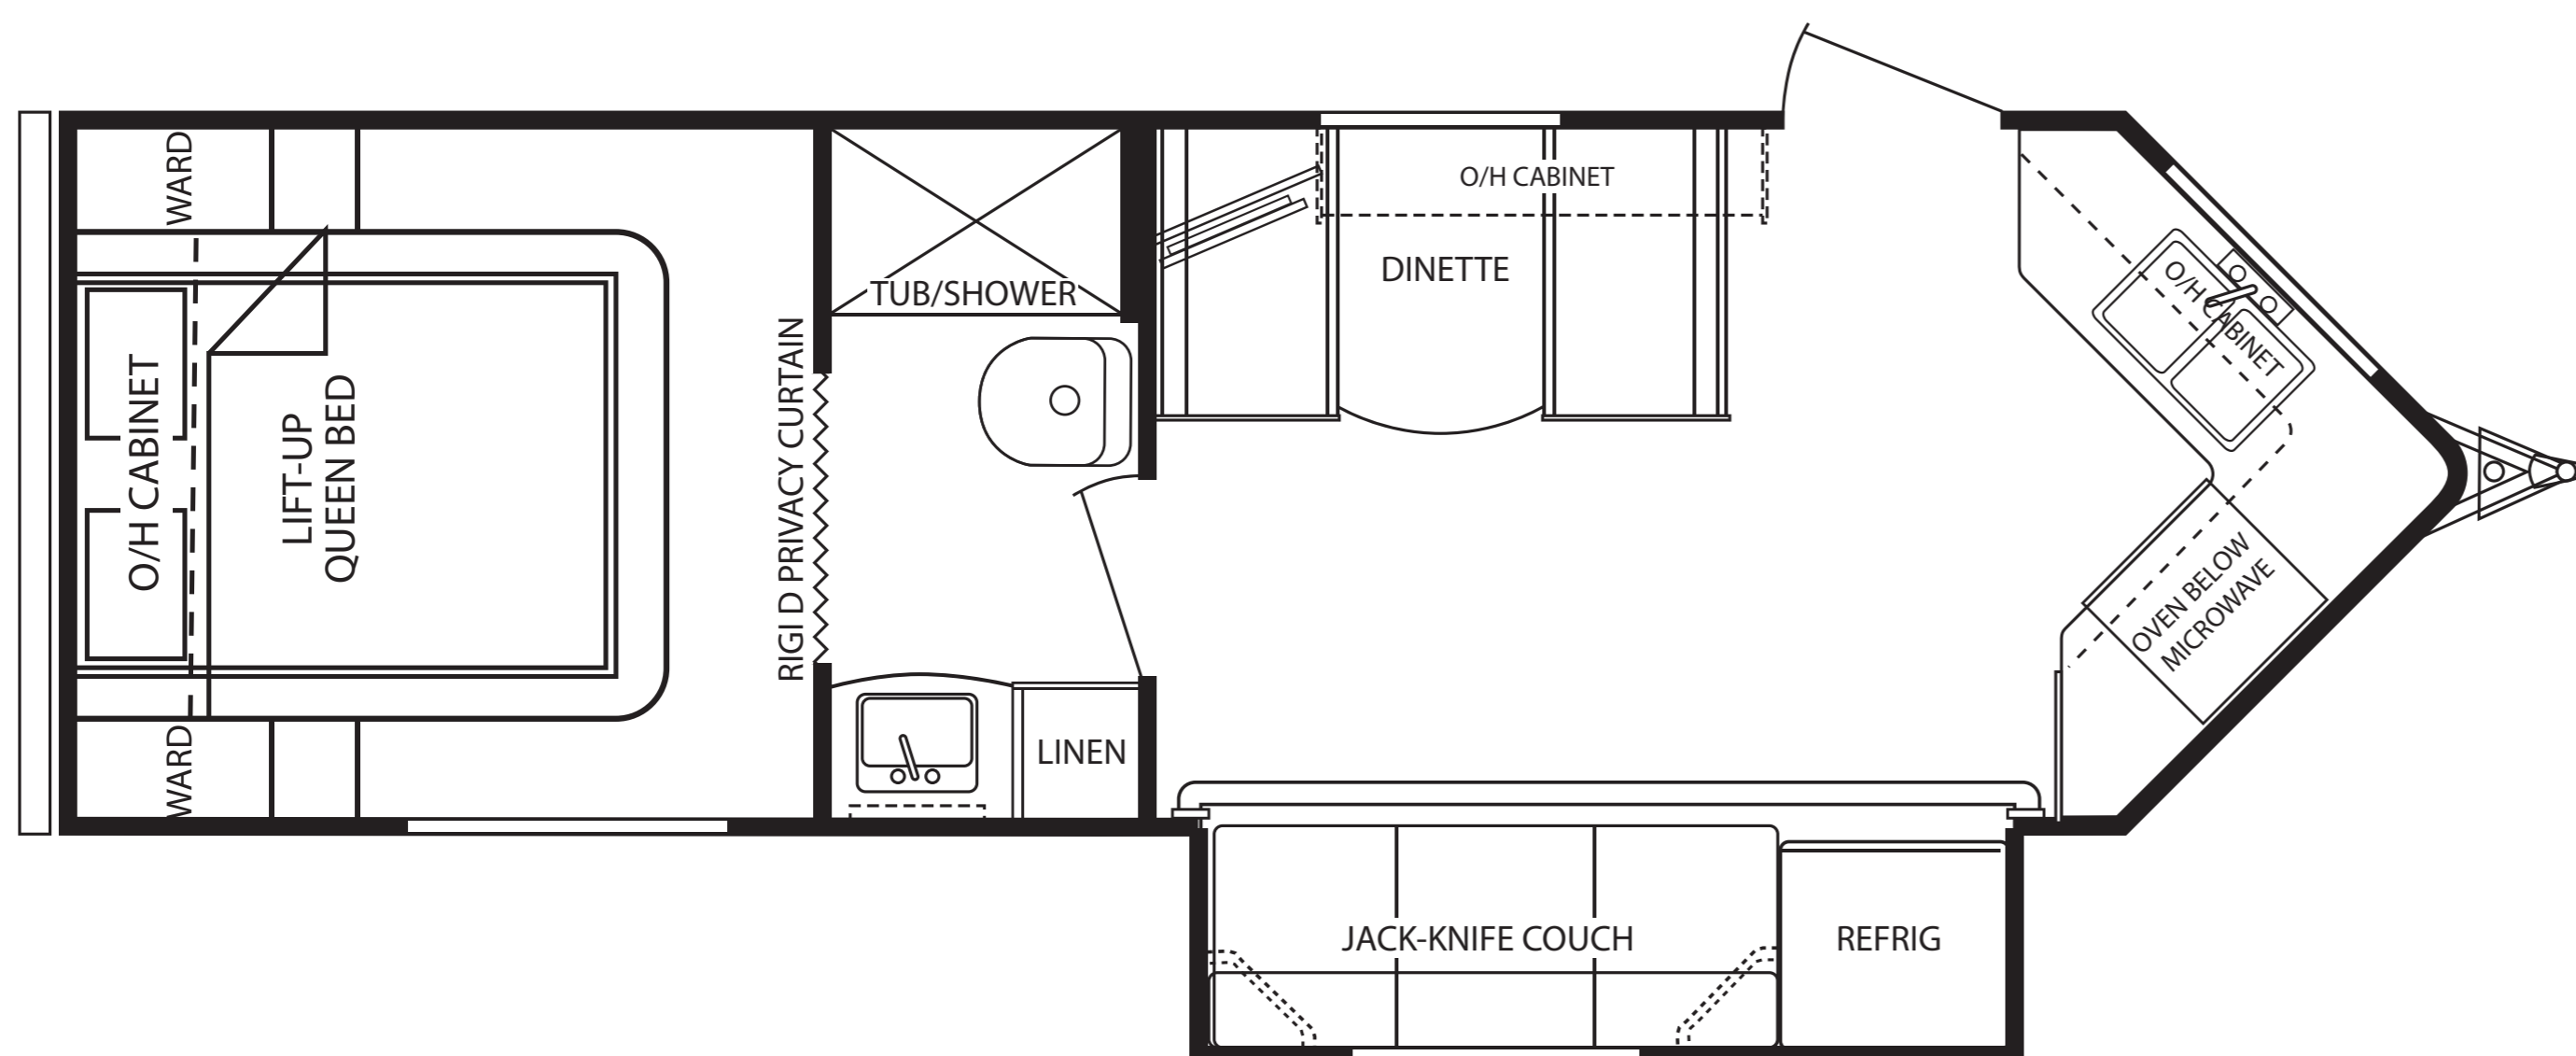

### Specifications

<b>Body Length:</b>	21'9" (6.63 M)
<b>Overall Length:</b>	26'5" (8.05 M)
<b>Width:</b>	7'6" (2.29 M)
<b>Height (inc AC):</b>	10'2" (3.10 M)
<b>Tare Weight:</b>	2200kg approx
<b>ATM:</b>	2800kg
<b>Tow Ball Weight:</b>	265kg

### Features

- Power Awning
- Power Front Jack & Power Legs
- Large Power Slide Out
- Aerodynamic Design
- 2 x 22" HD 12v TV
- 185 Lt 2 Door Auto Select 3 Way Fridge
- Premier Entertainment System
- Ducted Air Conditioning
- Outside Shower
- Holding Tanks:  
136 Lt Fresh, 286 Lt Grey & 144 Lt Black
- 2 Year Warranty\* & 5 Year Water Ingress Warranty  
(\*Appliance warranties apply)