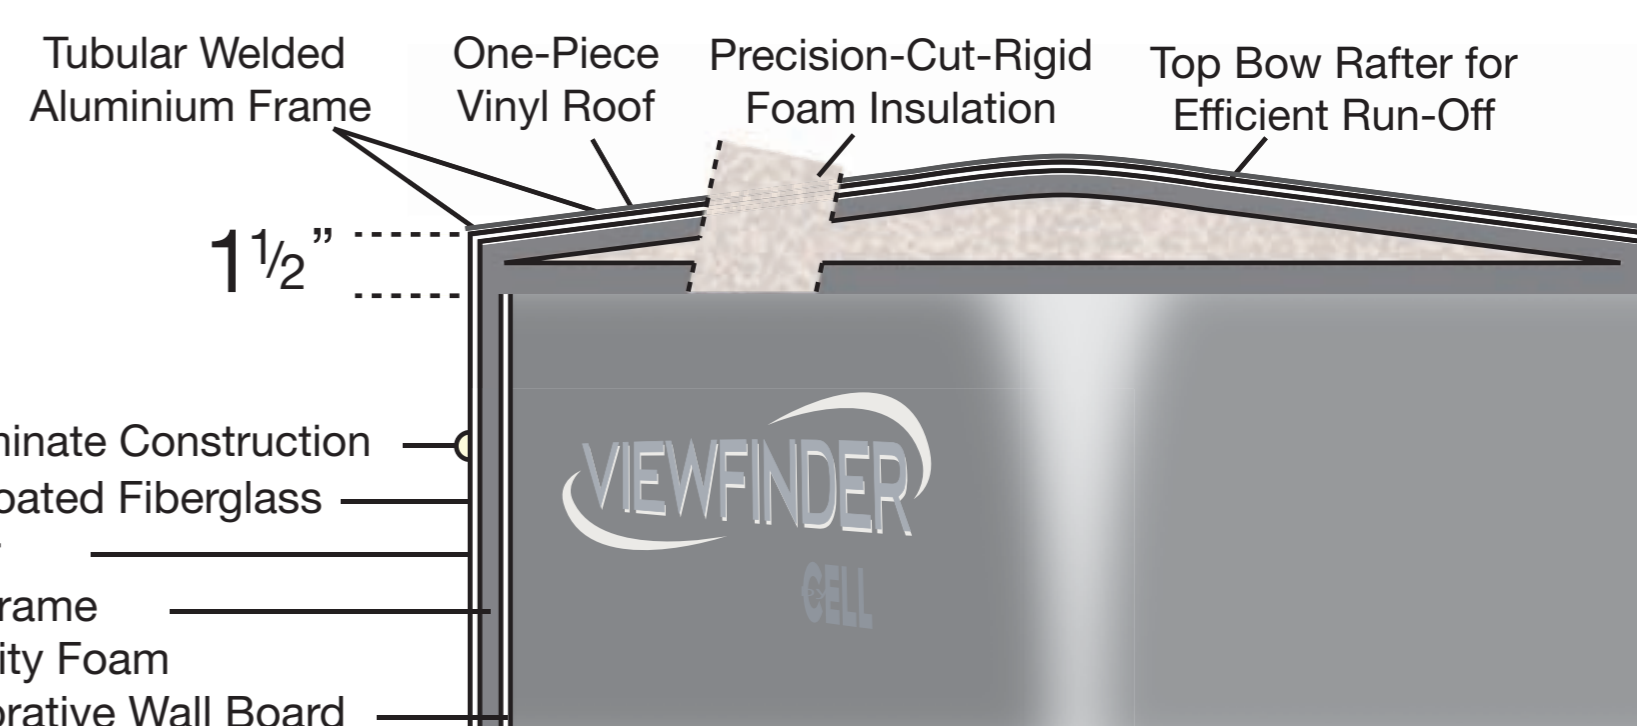

### Specifications

<b>Body Length:</b>	21'9" (6.63 M)
<b>Overall Length:</b>	26'5" (8.05 M)
<b>Width:</b>	7'6" (2.29 M)
<b>Height (inc AC):</b>	10'2" (3.10 M)
<b>Tare Weight:</b>	2200kg approx
<b>ATM:</b>	2800kg
<b>Tow Ball Weight:</b>	265kg

Enjoy greater fuel efficiency with the front gel coat fibreglass V-cap design. The ViewFinder is specifically engineered to minimize air resistance as encountered with traditional caravans.